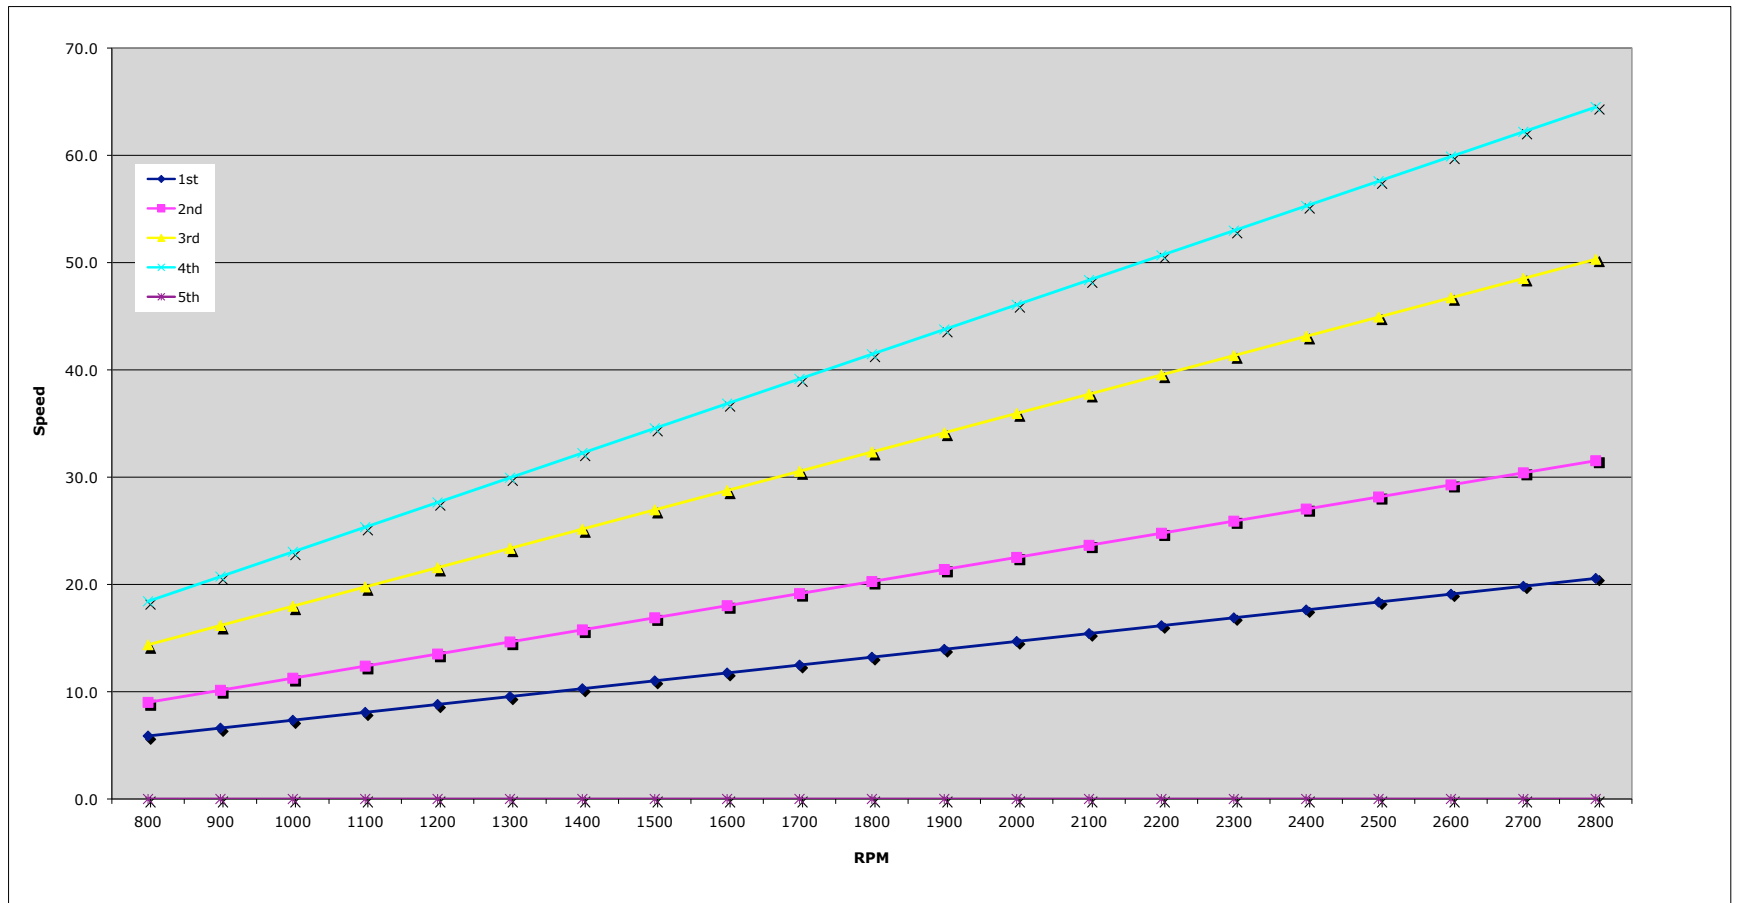

M35A3 with Oversun & Michelin XL 14.5R20

Speed Calculator

Ratios 1st **3.45** 2nd **2.25** 3rd **1.41** 4th **1.1** 5th
Rear **4.9** Max RPM **2800** Rim **20** Cross **368** Aspect **75** Tire Diameter **41.7** Tire Revs Per Mile **483.3**
Tire Circumference **131.1**

	800	900	1000	1100	1200	1300	1400	1500	1600	1700	1800	1900	2000	2100	2200	2300	2400	2500	2600	2700	2800	2900
1st	5.9	6.6	7.3	8.1	8.8	9.5	10.3	11.0	11.8	12.5	13.2	14.0	14.7	15.4	16.2	16.9	17.6	18.4	19.1	19.8	20.6	
2nd	9.0	10.1	11.3	12.4	13.5	14.6	15.8	16.9	18.0	19.1	20.3	21.4	22.5	23.6	24.8	25.9	27.0	28.2	29.3	30.4	31.5	
3rd	14.4	16.2	18.0	19.8	21.6	23.4	25.2	27.0	28.8	30.5	32.3	34.1	35.9	37.7	39.5	41.3	43.1	44.9	46.7	48.5	50.3	
4th	18.4	20.7	23.0	25.3	27.6	29.9	32.2	34.6	36.9	39.2	41.5	43.8	46.1	48.4	50.7	53.0	55.3	57.6	59.9	62.2	64.5	
5th																						

Enter Variables Above in BLUE