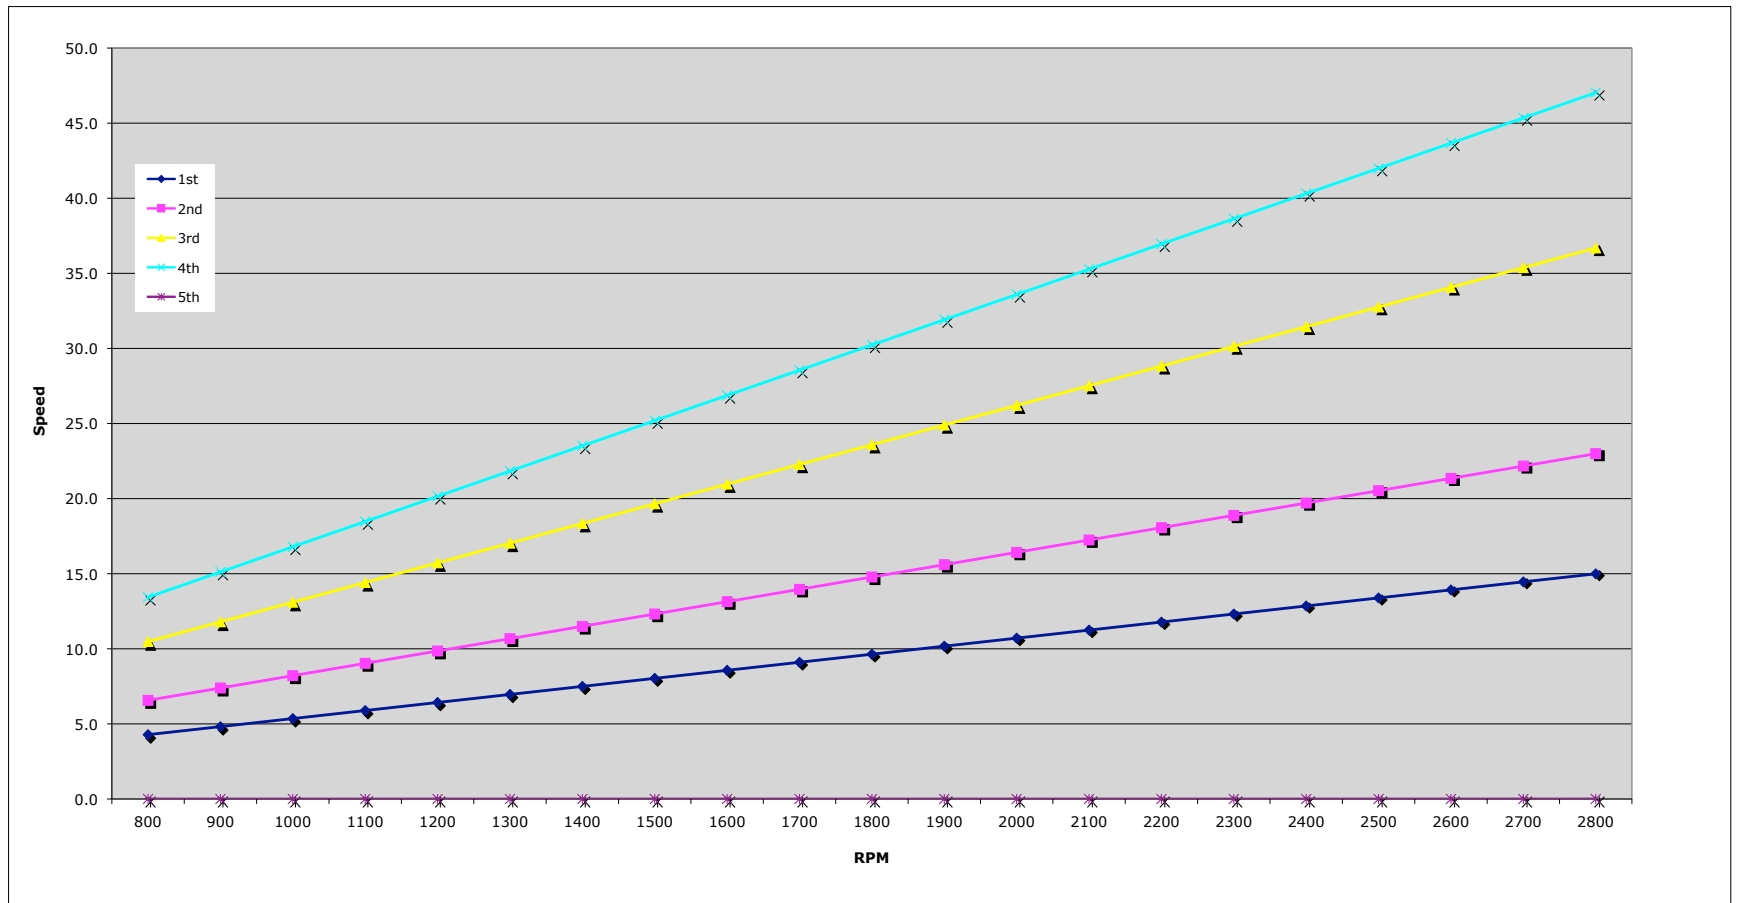

	800	900	1000	1100	1200	1300	1400	1500	1600	1700	1800	1900	2000	2100	2200	2300	2400	2500	2600	2700	2800	2900
1st	2.6	3.0	3.3	3.6	4.0	4.3	4.6	5.0	5.3	5.6	6.0	6.3	6.6	7.0	7.3	7.6	7.9	8.3	8.6			
2nd	4.8	5.4	6.0	6.6	7.2	7.8	8.4	9.0	9.6	10.2	10.8	11.4	12.0	12.6	13.2	13.8	14.4	15.0	15.6			
3rd	8.4	9.5	10.5	11.6	12.6	13.7	14.7	15.8	16.8	17.9	18.9	20.0	21.0	22.1	23.1	24.2	25.2	26.3	27.3			
4th	15.9	17.9	19.9	21.9	23.8	25.8	27.8	29.8	31.8	33.8	35.8	37.8	39.7	41.7	43.7	45.7	47.7	49.7	51.7			
5th	20.1	22.6	25.2	27.7	30.2	32.7	35.2	37.7	40.2	42.8	45.3	47.8	50.3	52.8	55.3	57.8	60.4	62.9	65.4			

Enter Variables Above in BLUE

M35A3 with Michelin XL 14.5R20

Speed Calculator

Ratios 1st **3.45** 2nd **2.25** 3rd **1.41** 4th **1.1** 5th
 Rear **6.72** Max RPM **2800** Rim **20** Cross **368** Aspect **75** Tire Diameter **41.7** Tire Revs Per Mile **483.3**
 Tire Circumference **131.1**

	800	900	1000	1100	1200	1300	1400	1500	1600	1700	1800	1900	2000	2100	2200	2300	2400	2500	2600	2700	2800	2900
1st	4.3	4.8	5.4	5.9	6.4	7.0	7.5	8.0	8.6	9.1	9.6	10.2	10.7	11.2	11.8	12.3	12.9	13.4	13.9	14.5	15.0	
2nd	6.6	7.4	8.2	9.0	9.9	10.7	11.5	12.3	13.1	14.0	14.8	15.6	16.4	17.2	18.1	18.9	19.7	20.5	21.3	22.2	23.0	
3rd	10.5	11.8	13.1	14.4	15.7	17.0	18.3	19.7	21.0	22.3	23.6	24.9	26.2	27.5	28.8	30.1	31.4	32.8	34.1	35.4	36.7	
4th	13.4	15.1	16.8	18.5	20.2	21.8	23.5	25.2	26.9	28.6	30.2	31.9	33.6	35.3	37.0	38.6	40.3	42.0	43.7	45.3	47.0	
5th																						

Enter Variables Above in BLUE

M35A3 with Oversun & Michelin XL 14.5R20

Speed Calculator

Ratios 1st **3.45** 2nd **2.25** 3rd **1.41** 4th **1.1** 5th
 Rear **4.9** Max RPM **2800** Rim **20** Cross **368** Aspect **75** Tire Diameter **41.7** Tire Revs Per Mile **483.3**
 Tire Circumference **131.1**