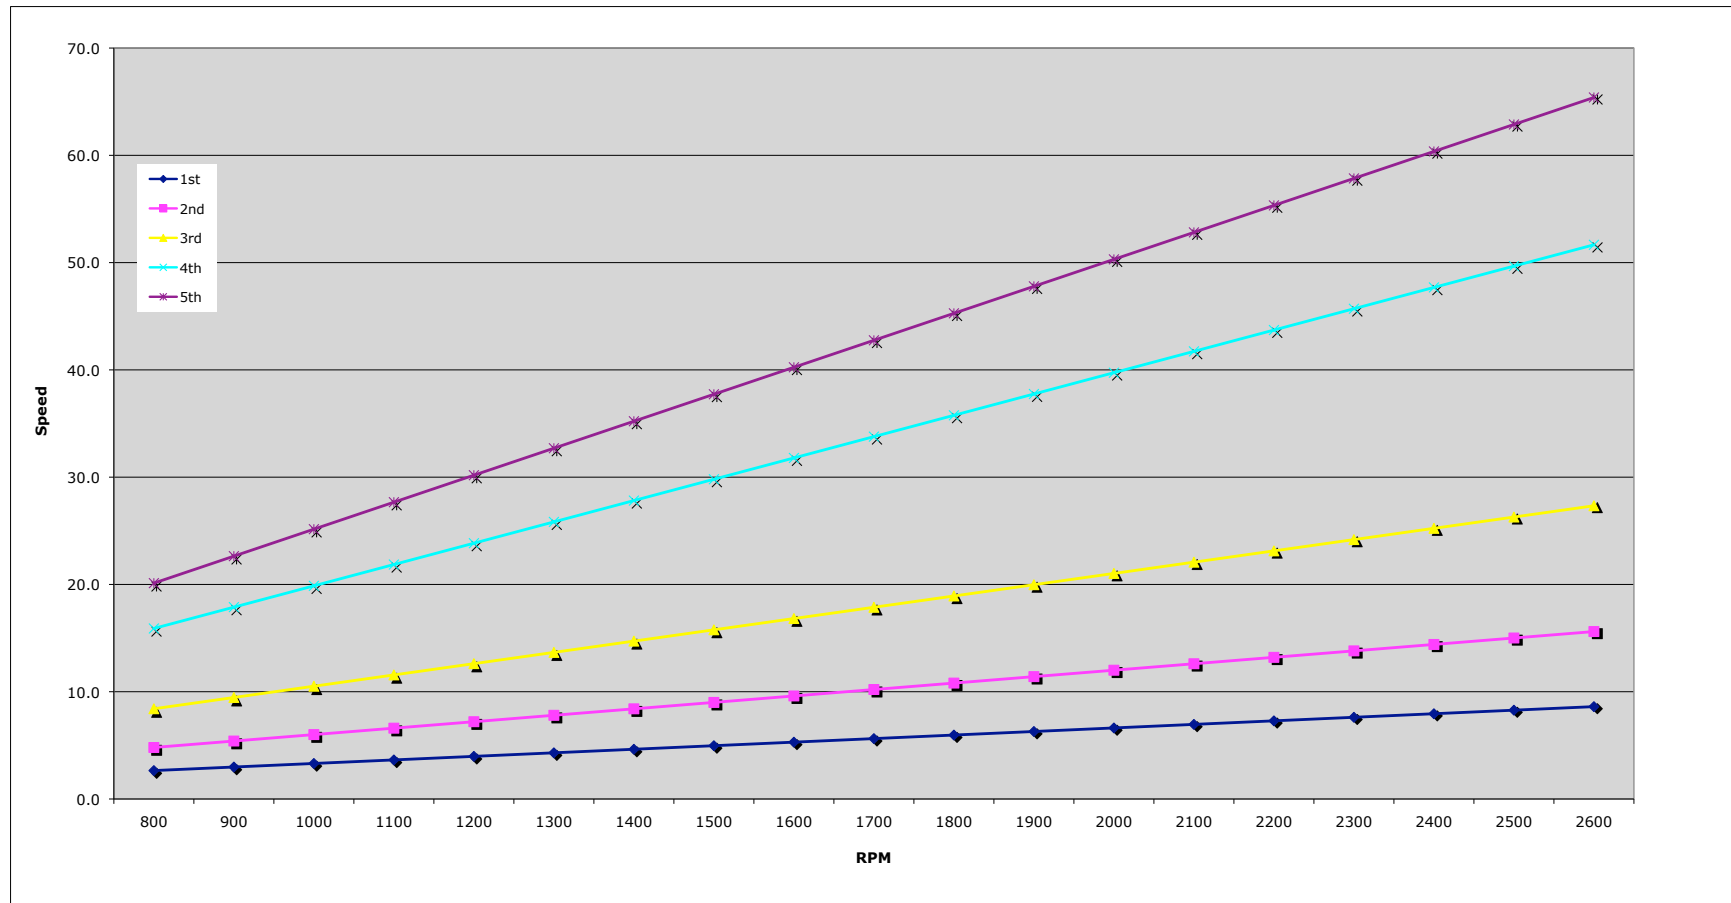

	800	900	1000	1100	1200	1300	1400	1500	1600	1700	1800	1900	2000	2100	2200	2300	2400	2500	2600	2700	2800	2900
1st	2.3	2.6	2.9	3.2	3.4	3.7	4.0	4.3	4.6	4.9	5.2	5.5	5.7	6.0	6.3	6.6	6.9	7.2	7.5			
2nd	4.2	4.7	5.2	5.7	6.2	6.8	7.3	7.8	8.3	8.8	9.4	9.9	10.4	10.9	11.4	12.0	12.5	13.0	13.5			
3rd	7.3	8.2	9.1	10.0	10.9	11.8	12.8	13.7	14.6	15.5	16.4	17.3	18.2	19.1	20.0	21.0	21.9	22.8	23.7			
4th	13.8	15.5	17.2	18.9	20.7	22.4	24.1	25.8	27.6	29.3	31.0	32.7	34.4	36.2	37.9	39.6	41.3	43.1	44.8			
5th	17.4	19.6	21.8	24.0	26.2	28.3	30.5	32.7	34.9	37.1	39.2	41.4	43.6	45.8	48.0	50.1	52.3	54.5	56.7			

Enter Variables Above in BLUE

M35A2 with Goodyear MVT

Speed Calculator

Ratios 1st **6** 2nd **3.31** 3rd **1.89** 4th **1** 5th **0.79** Tire Revs Per Mile 449.4
 Rear **6.72** Max RPM **2600** Rim **20** Cross **395** Aspect **80** Tire Diameter 44.9 Tire Circumference 141

	800	900	1000	1100	1200	1300	1400	1500	1600	1700	1800	1900	2000	2100	2200	2300	2400	2500	2600	2700	2800	2900
1st	2.6	3.0	3.3	3.6	4.0	4.3	4.6	5.0	5.3	5.6	6.0	6.3	6.6	7.0	7.3	7.6	7.9	8.3	8.6			
2nd	4.8	5.4	6.0	6.6	7.2	7.8	8.4	9.0	9.6	10.2	10.8	11.4	12.0	12.6	13.2	13.8	14.4	15.0	15.6			
3rd	8.4	9.5	10.5	11.6	12.6	13.7	14.7	15.8	16.8	17.9	18.9	20.0	21.0	22.1	23.1	24.2	25.2	26.3	27.3			
4th	15.9	17.9	19.9	21.9	23.8	25.8	27.8	29.8	31.8	33.8	35.8	37.8	39.7	41.7	43.7	45.7	47.7	49.7	51.7			
5th	20.1	22.6	25.2	27.7	30.2	32.7	35.2	37.7	40.2	42.8	45.3	47.8	50.3	52.8	55.3	57.8	60.4	62.9	65.4			

Enter Variables Above in BLUE

M35A3 with Michelin XL 14.5R20

Speed Calculator

Ratios 1st **3.45** 2nd **2.25** 3rd **1.41** 4th **1.1** 5th
 Rear **6.72** Max RPM **2800** Rim **20** Cross **368** Aspect **75** Tire Diameter **41.7** Tire Revs Per Mile **483.3**
 Tire Circumference **131.1**