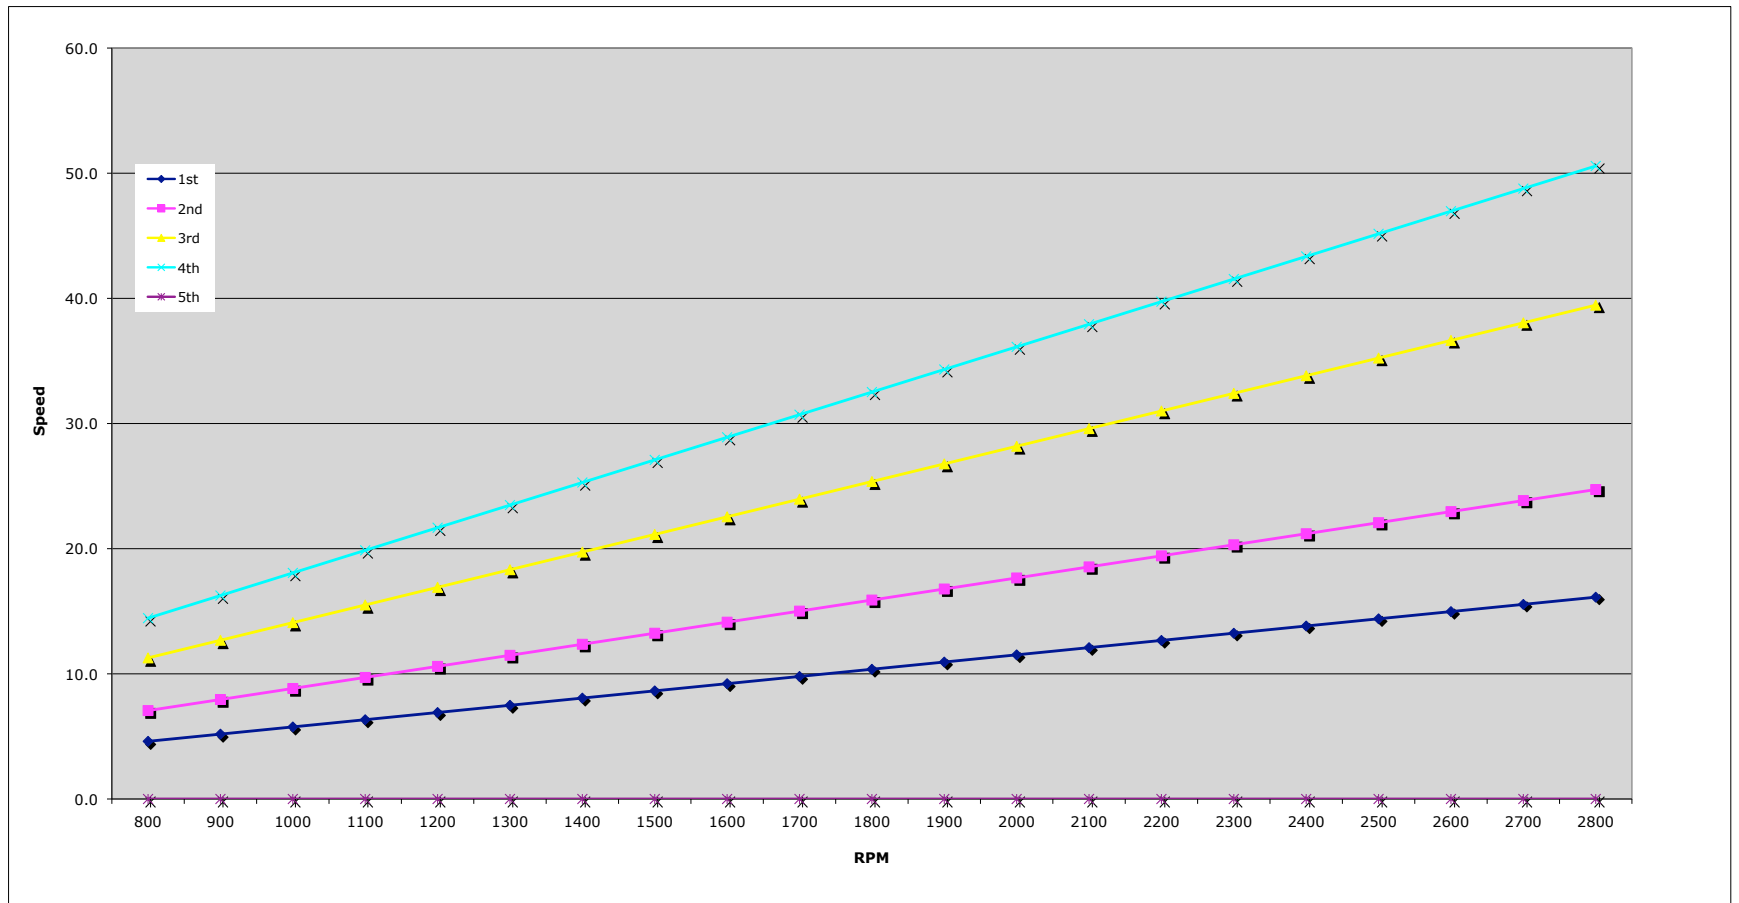

M35A3 with Goodyear MVT

Speed Calculator

Ratios   1st **3.45**   2nd **2.25**   3rd **1.41**   4th **1.1**   5th
Rear **6.72**   **Max RPM** **2800**   **Rim** **20**   **Cross** **395**   **Aspect** **80**   **Tire Diameter** **44.9**   **Tire Revs Per Mile** **449.4**
Tire Circumference **141**

	800	900	1000	1100	1200	1300	1400	1500	1600	1700	1800	1900	2000	2100	2200	2300	2400	2500	2600	2700	2800	2900
1st	4.6	5.2	5.8	6.3	6.9	7.5	8.1	8.6	9.2	9.8	10.4	10.9	11.5	12.1	12.7	13.2	13.8	14.4	15.0	15.6	16.1	
2nd	7.1	7.9	8.8	9.7	10.6	11.5	12.4	13.2	14.1	15.0	15.9	16.8	17.7	18.5	19.4	20.3	21.2	22.1	23.0	23.8	24.7	
3rd	11.3	12.7	14.1	15.5	16.9	18.3	19.7	21.1	22.5	24.0	25.4	26.8	28.2	29.6	31.0	32.4	33.8	35.2	36.6	38.0	39.5	
4th	14.5	16.3	18.1	19.9	21.7	23.5	25.3	27.1	28.9	30.7	32.5	34.3	36.1	37.9	39.7	41.5	43.4	45.2	47.0	48.8	50.6	
5th																						

Enter Variables Above in BLUE