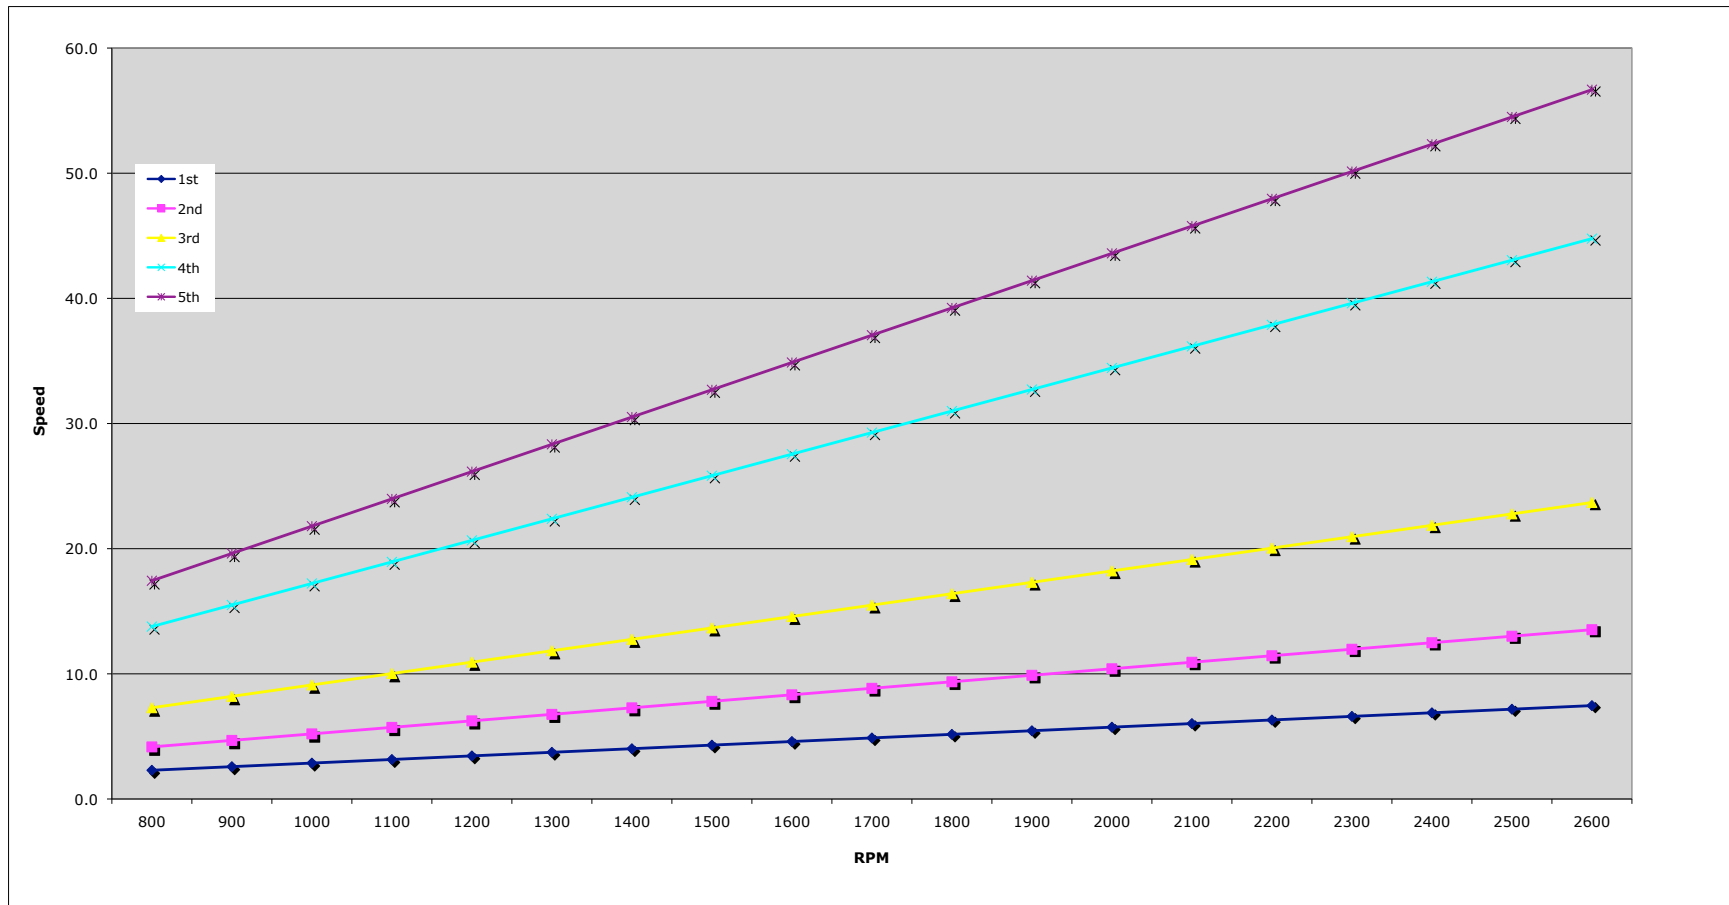

M35A2 with 9.00x20

Speed Calculator

Ratios	1st	6	2nd	3.31	3rd	1.89	4th	1	5th	0.79	Tire Revs Per Mile	518.5
	Rear	6.72	Max RPM	2600	Rim	20	Cross	240	Aspect	100	Tire Diameter	38.9
											Tire Circumference	122.2

	800	900	1000	1100	1200	1300	1400	1500	1600	1700	1800	1900	2000	2100	2200	2300	2400	2500	2600	2700	2800	2900
1st	2.3	2.6	2.9	3.2	3.4	3.7	4.0	4.3	4.6	4.9	5.2	5.5	5.7	6.0	6.3	6.6	6.9	7.2	7.5			
2nd	4.2	4.7	5.2	5.7	6.2	6.8	7.3	7.8	8.3	8.8	9.4	9.9	10.4	10.9	11.4	12.0	12.5	13.0	13.5			
3rd	7.3	8.2	9.1	10.0	10.9	11.8	12.8	13.7	14.6	15.5	16.4	17.3	18.2	19.1	20.0	21.0	21.9	22.8	23.7			
4th	13.8	15.5	17.2	18.9	20.7	22.4	24.1	25.8	27.6	29.3	31.0	32.7	34.4	36.2	37.9	39.6	41.3	43.1	44.8			
5th	17.4	19.6	21.8	24.0	26.2	28.3	30.5	32.7	34.9	37.1	39.2	41.4	43.6	45.8	48.0	50.1	52.3	54.5	56.7			

Enter Variables Above in BLUE

M35A2 with Goodyear MVT

Speed Calculator

Ratios 1st **6** 2nd **3.31** 3rd **1.89** 4th **1** 5th **0.79** Tire Revs Per Mile 449.4
 Rear **6.72** Max RPM **2600** Rim **20** Cross **395** Aspect **80** Tire Diameter 44.9 Tire Circumference 141

Enter Variables Above in BLUE

M35A3 with Michelin XL 14.5R20

Speed Calculator

Ratios 1st **3.45** 2nd **2.25** 3rd **1.41** 4th **1.1** 5th
 Rear **6.72** Max RPM **2800** Rim **20** Cross **368** Aspect **75** Tire Diameter **41.7** Tire Revs Per Mile **483.3**
 Tire Circumference **131.1**